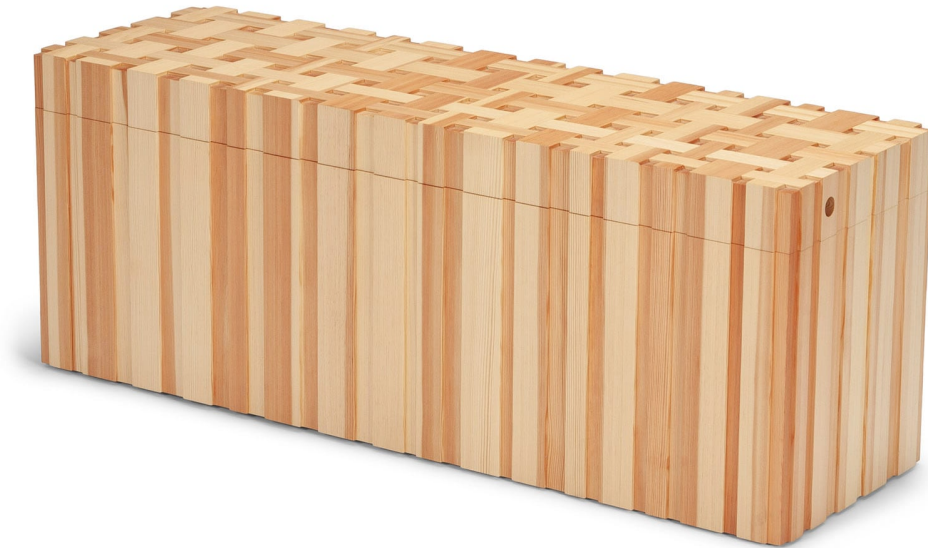

# CHEST, LONG EDITION

Claus Bjerre

Designed 2018

Edition of 20

Ref. no : 10000

Quantity available : 1

|              |  |
|--------------|--|
| Width        | 120 cm                                 |
| Height       | 46 cm                                  |
| Depth        | 38 cm                                  |
| Materials    | Kalmar Pine, natural leather and brass |
| Manufacturer | Dansk Møbelkunst                       |